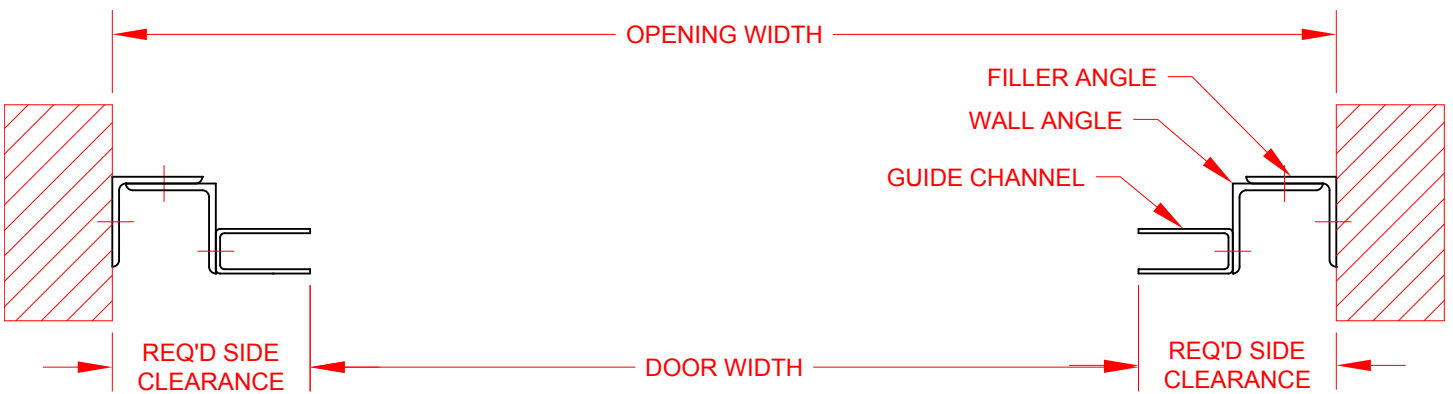

HOW TO SIZE A LAWRENCE ROLL-UP DOOR

WIDTH

ROLL-UP DOOR IS SHOWN - GRILLE & CLOSURE ARE SIMILAR

FACE OF WALL MOUNT

BETWEEN JAMB MOUNT

COMBINATION MOUNT

HOW TO SIZE A LAWRENCE ROLL-UP DOOR

HEIGHT

ROLL-UP DOOR IS SHOWN - GRILLE & CLOSURE ARE SIMILAR

HOW TO SIZE A LAWRENCE ROLL-UP DOOR

ROLL-UP DOOR IS SHOWN - GRILLE IS SIMILAR

SLOPING SILL CONDITION