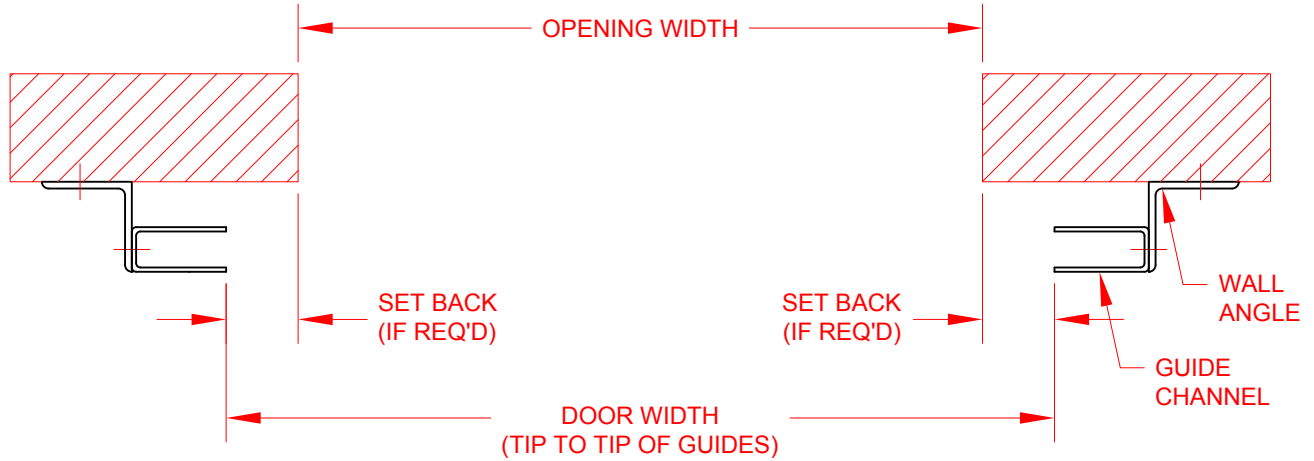

HOW TO SIZE A LAWRENCE ROLL-UP DOOR

WIDTH

ROLL-UP DOOR IS SHOWN - GRILLE & CLOSURE ARE SIMILAR

FACE OF WALL MOUNT

BETWEEN JAMB MOUNT

COMBINATION MOUNT

HOW TO SIZE A LAWRENCE ROLL-UP DOOR

HEIGHT

ROLL-UP DOOR IS SHOWN - GRILLE & CLOSURE ARE SIMILAR

HOW TO SIZE A LAWRENCE ROLL-UP DOOR

ROLL-UP DOOR IS SHOWN - GRILLE IS SIMILAR

SLOPING SILL CONDITION