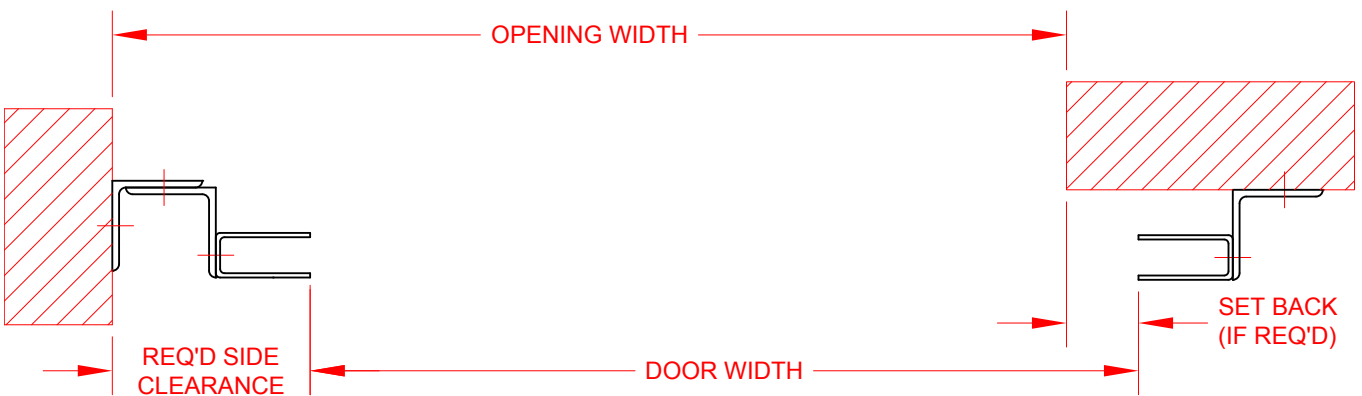

HOW TO SIZE A LAWRENCE ROLL-UP DOOR

WIDTH

ROLL-UP DOOR IS SHOWN - GRILLE & CLOSURE ARE SIMILAR

FACE OF WALL MOUNT

BETWEEN JAMB MOUNT

COMBINATION MOUNT

HOW TO SIZE A LAWRENCE ROLL-UP DOOR

HEIGHT

ROLL-UP DOOR IS SHOWN - GRILLE & CLOSURE ARE SIMILAR

HOW TO SIZE A LAWRENCE ROLL-UP DOOR

ROLL-UP DOOR IS SHOWN - GRILLE IS SIMILAR

SLOPING SILL CONDITION