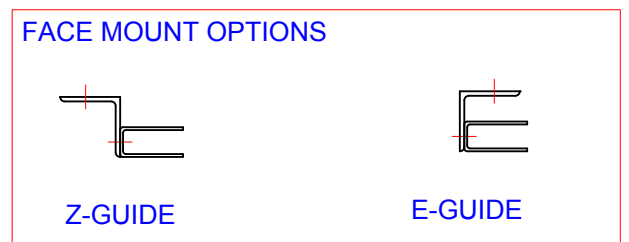

HOW TO SIZE A LAWRENCE ROLL-UP DOOR

WIDTH

ROLL-UP DOOR IS SHOWN - GRILLE & CLOSURE ARE SIMILAR

FACE OF WALL MOUNT

BETWEEN JAMB MOUNT

COMBINATION MOUNT

HOW TO SIZE A LAWRENCE ROLL-UP DOOR

HEIGHT

ROLL-UP DOOR IS SHOWN - GRILLE & CLOSURE ARE SIMILAR

HOW TO SIZE A LAWRENCE ROLL-UP DOOR

ROLL-UP DOOR IS SHOWN - GRILLE IS SIMILAR

SLOPING SILL CONDITION