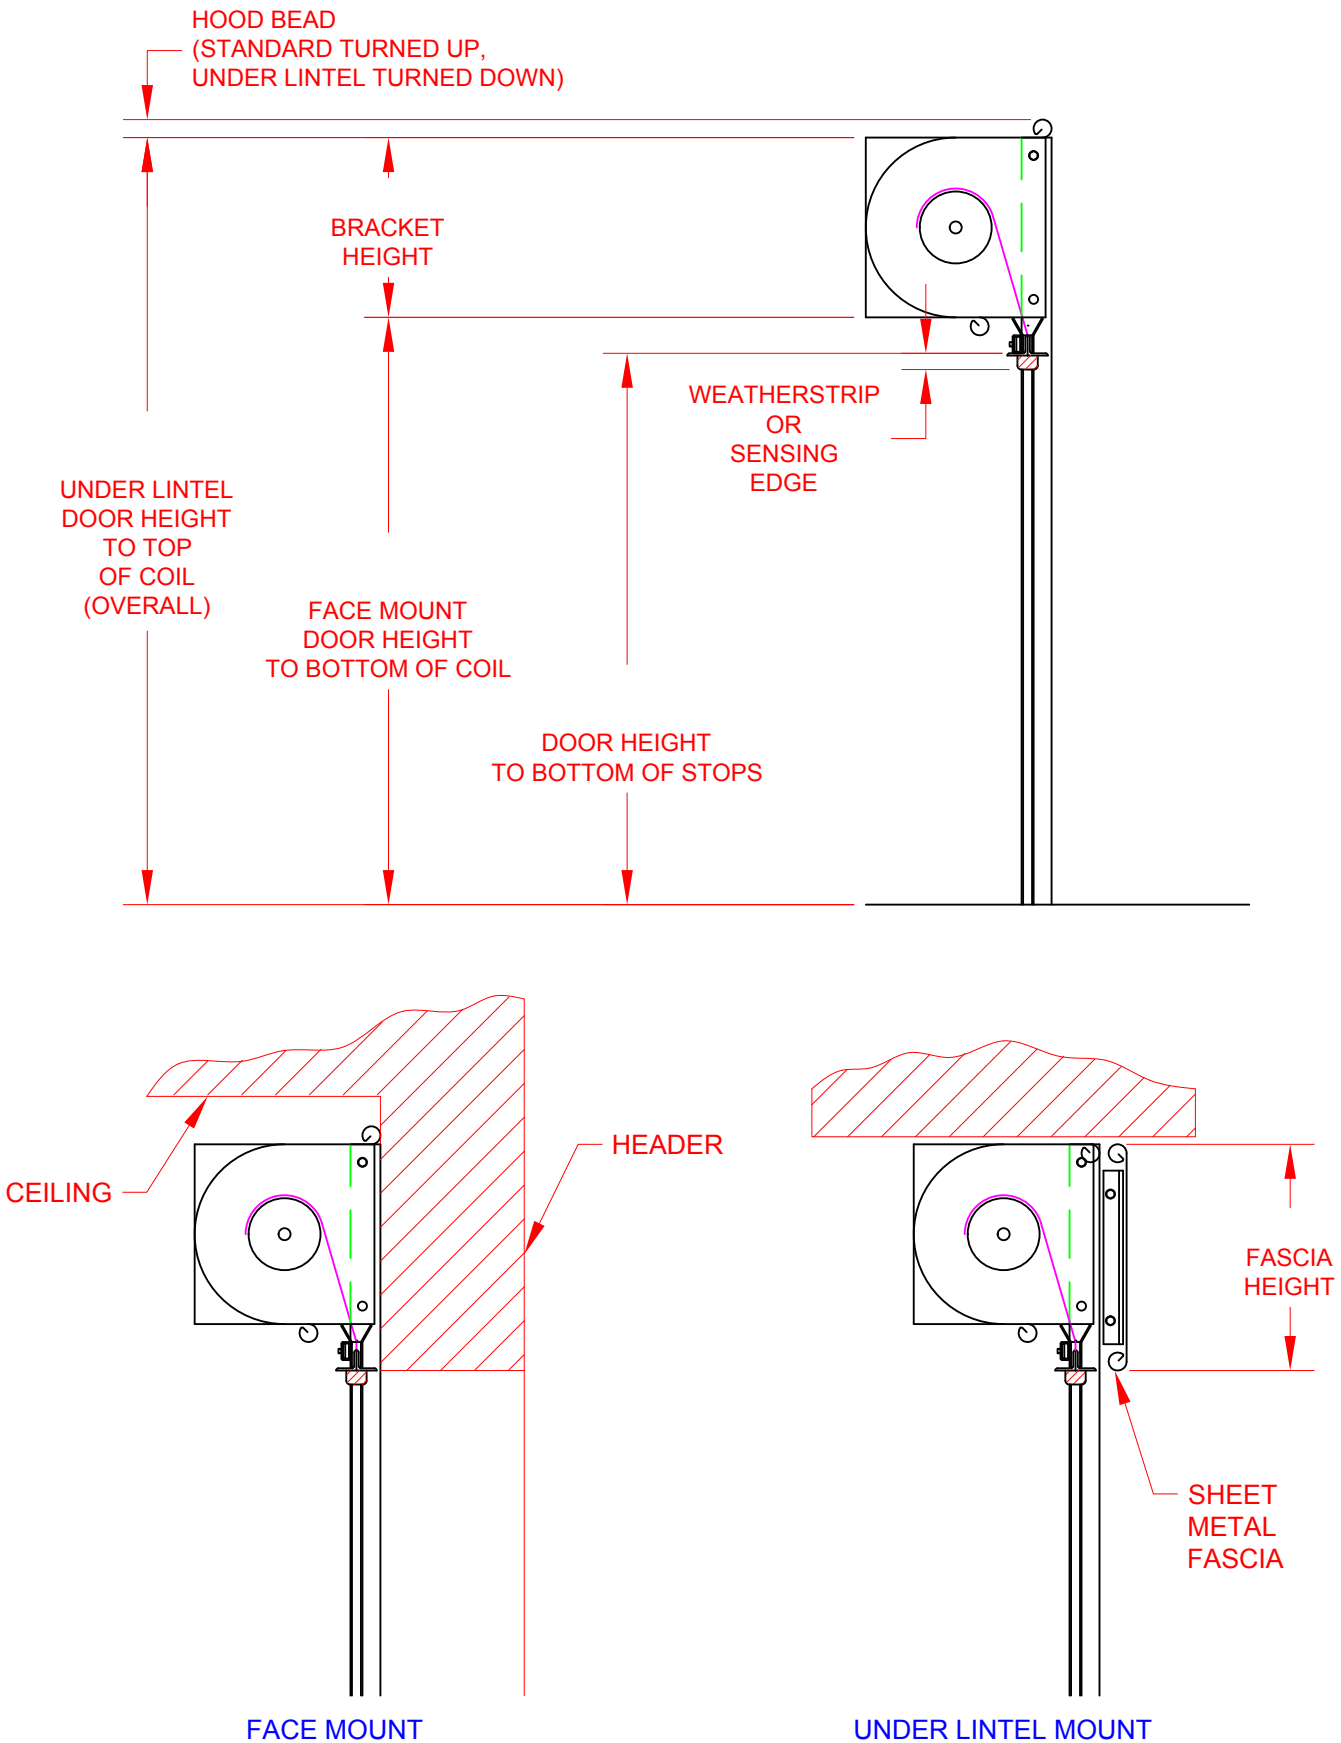

HOW TO SIZE A LAWRENCE ROLL-UP DOOR

WIDTH

ROLL-UP DOOR IS SHOWN - GRILLE & CLOSURE ARE SIMILAR

FACE OF WALL MOUNT

BETWEEN JAMB MOUNT

COMBINATION MOUNT

HOW TO SIZE A LAWRENCE ROLL-UP DOOR

HEIGHT

ROLL-UP DOOR IS SHOWN - GRILLE & CLOSURE ARE SIMILAR

HOW TO SIZE A LAWRENCE ROLL-UP DOOR

ROLL-UP DOOR IS SHOWN - GRILLE IS SIMILAR

SLOPING SILL CONDITION