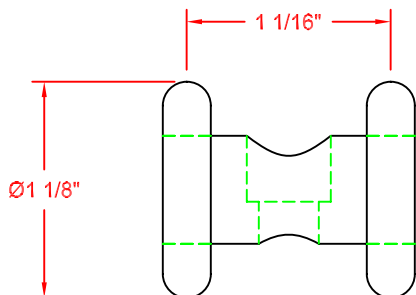

TYPE V2 TRACK
(STANDARD)

TYPE V1 TRACK
(OBSOLETE)

STANDARD TYPE V2
"WHITE ROLLER"

OBSOLETE TYPE V1
"BLACK ROLLER"

NOTES:

1. TYPE V1 TRACK IS NO LONGER AVAILABLE.
2. TYPE V1 ROLLERS ARE AVAILABLE.