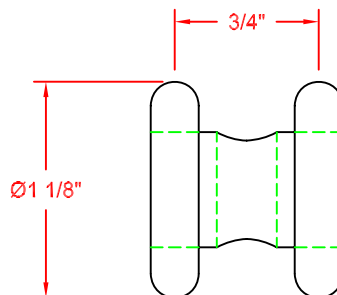

TYPE V2 TRACK
(STANDARD)

TYPE V1 TRACK
(OBSOLETE)

STANDARD TYPE V2
"WHITE ROLLER"

OBSOLETE TYPE V1
"BLACK ROLLER"

NOTES:

1. TYPE V1 TRACK IS NO LONGER AVAILABLE.
2. TYPE V1 ROLLERS ARE AVAILABLE.