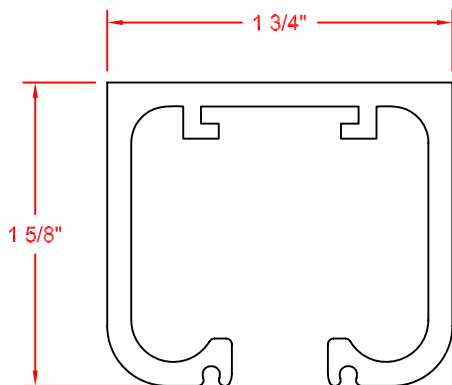

TYPE V2 TRACK
(STANDARD)

TYPE V1 TRACK
(OBSOLETE)

STANDARD TYPE V2
"WHITE ROLLER"

OBSOLETE TYPE V1
"BLACK ROLLER"

NOTES:

1. TYPE V1 TRACK IS NO LONGER AVAILABLE.
2. TYPE V1 ROLLERS ARE AVAILABLE.