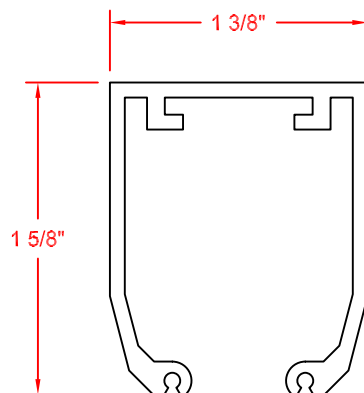

TYPE V2 TRACK
(STANDARD)

TYPE V1 TRACK
(OBSOLETE)

STANDARD TYPE V2
"WHITE ROLLER"

OBSOLETE TYPE V1
"BLACK ROLLER"

NOTES:

1. TYPE V1 TRACK IS NO LONGER AVAILABLE.
2. TYPE V1 ROLLERS ARE AVAILABLE.