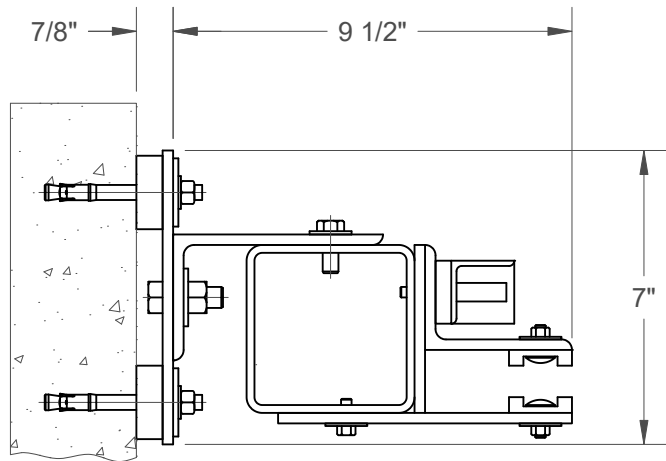

GRILLES (SG & HG)

HIGH PERFORMANCE GRILLES (PG)

FACE MOUNT

BETWEEN JAMB MOUNT

NOTES:

1. AVAILABLE ON GRILLES TO 30' WIDE, 16' HIGH.
2. AVAILABLE ON SERVICE DOORS TO 20' WIDE, 16' HIGH WITHOUT WINDLOCKS - CONSULT FACTORY FOR DETAILS.
3. CONSULT FACTORY FOR ISOLATION MOUNTS ON NON-MASONRY JAMBS.