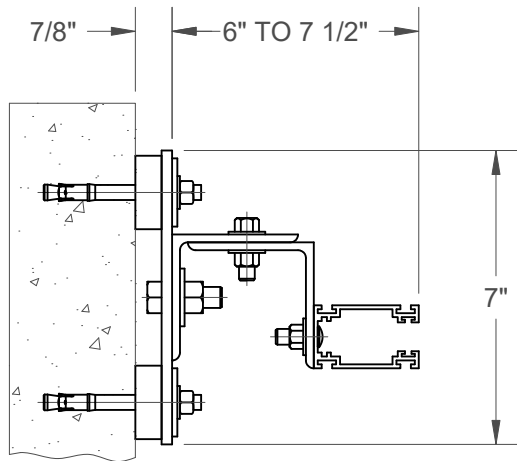

GRILLES (SG & HG)

HIGH PERFORMANCE GRILLES (PG)

FACE MOUNT

BETWEEN JAMB MOUNT

NOTES:

1. AVAILABLE ON GRILLES TO 30' WIDE, 16' HIGH.
2. AVAILABLE ON SERVICE DOORS TO 20' WIDE, 16' HIGH WITHOUT WINDLOCKS - CONSULT FACTORY FOR DETAILS.
3. CONSULT FACTORY FOR ISOLATION MOUNTS ON NON-MASONRY JAMBS.