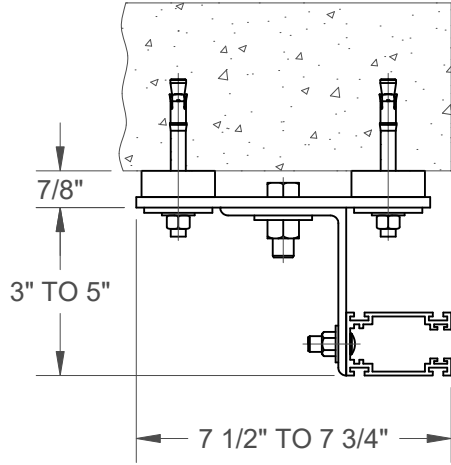

GRILLES (SG & HG)

HIGH PERFORMANCE GRILLES (PG)

FACE MOUNT

BETWEEN JAMB MOUNT

NOTES:

1. AVAILABLE ON GRILLES TO 30' WIDE, 16' HIGH.
2. AVAILABLE ON SERVICE DOORS TO 20' WIDE, 16' HIGH WITHOUT WINDLOCKS - CONSULT FACTORY FOR DETAILS.
3. CONSULT FACTORY FOR ISOLATION MOUNTS ON NON-MASONRY JAMBS.