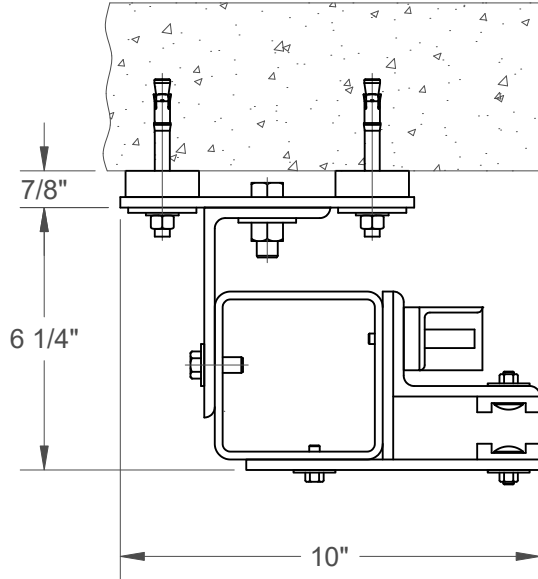

GRILLES (SG & HG)

HIGH PERFORMANCE GRILLES (PG)

FACE MOUNT

BETWEEN JAMB MOUNT

NOTES:

1. AVAILABLE ON GRILLES TO 30' WIDE, 16' HIGH.
2. AVAILABLE ON SERVICE DOORS TO 20' WIDE, 16' HIGH WITHOUT WINDLOCKS - CONSULT FACTORY FOR DETAILS.
3. CONSULT FACTORY FOR ISOLATION MOUNTS ON NON-MASONRY JAMBS.